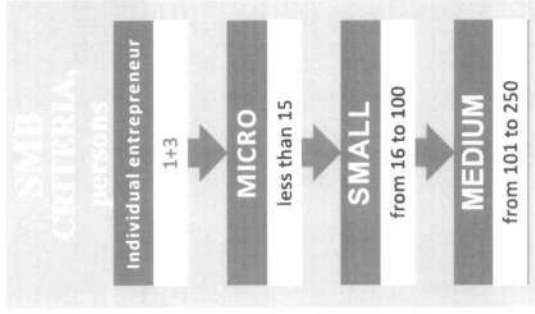

SMALL AND MEDIUM SIZED BUSINESS (SMB) IN BELARUS 2019

110 777

of legal entities:

87,4 % micro
10,6 % small
2,0 % medium

257 000

Individual entrepreneurs

3,7% individual entrepreneurs
18,3 % small
8,0 % medium

37,1 %

number of employees of micro-, small-, medium entities and individual entrepreneurs and persons employed by individual entrepreneurs

Average number of employees:

1 078,1
BYN

Nominal gross average monthly earnings

SHARE OF SMB IN

26,1 % - GDP
39,0 % - fixed capital investment
47,8 % - exports of goods
18,4 % - industrial production
43,2 % - sales revenue

34,4 %
share of SMB
in tax receipts

2,2 % individual entrepreneurs
8,9 % micro
15,2 % small
8,1 % medium

25,7 % - in the production sector

74,3 %
SMB are accumulated in the services sector

Regional distribution SMB
micro-, small-, medium entities

Individual entrepreneurs	30,5 %	Minsk	39,4 %
	16,2 %	Minsk region	18,9 %
	13,4 %	Brest region	9,4 %
	11,2 %	Gomel region	9,0 %
	8,9 %	Vitebsk region	8,0 %
	9,6 %	Mogilev region	7,7 %
	10,2 %	Gradno region	7,6 %

15,6 billions $

exports of goods

17,0 billions $

imports of goods

BALANCE OF GOODS: «-»1,4 млрд. $